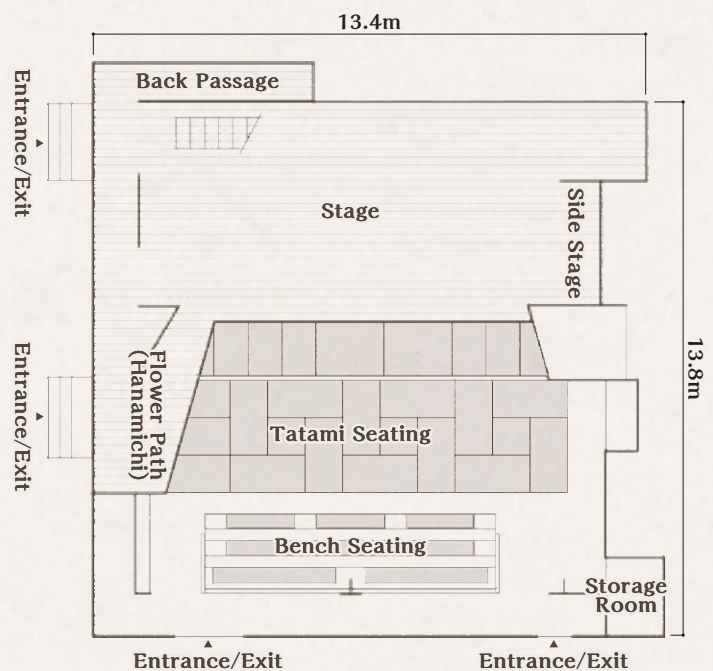

Plan
03

Shirasagi Theater Exclusive Rental

Experience the rich cultural traditions of Gero Onsen through performances of Jikabuki (local kabuki), Ryujin Taiko drumming, and geisha dances.

Shirasagi Theater (Floor Plan)