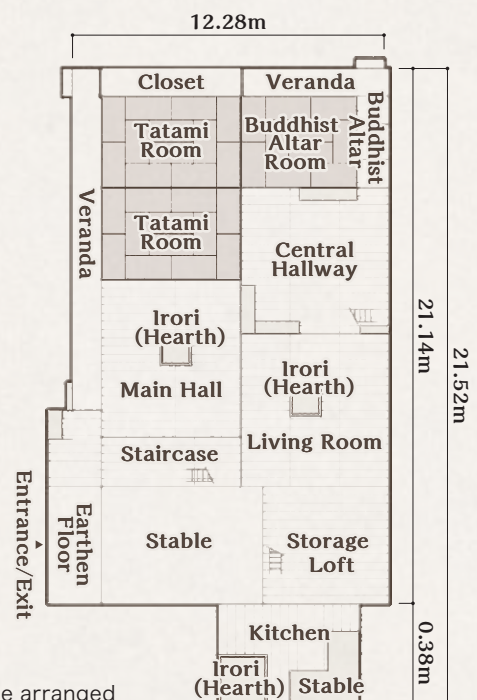

Odo House (Floor Plan)